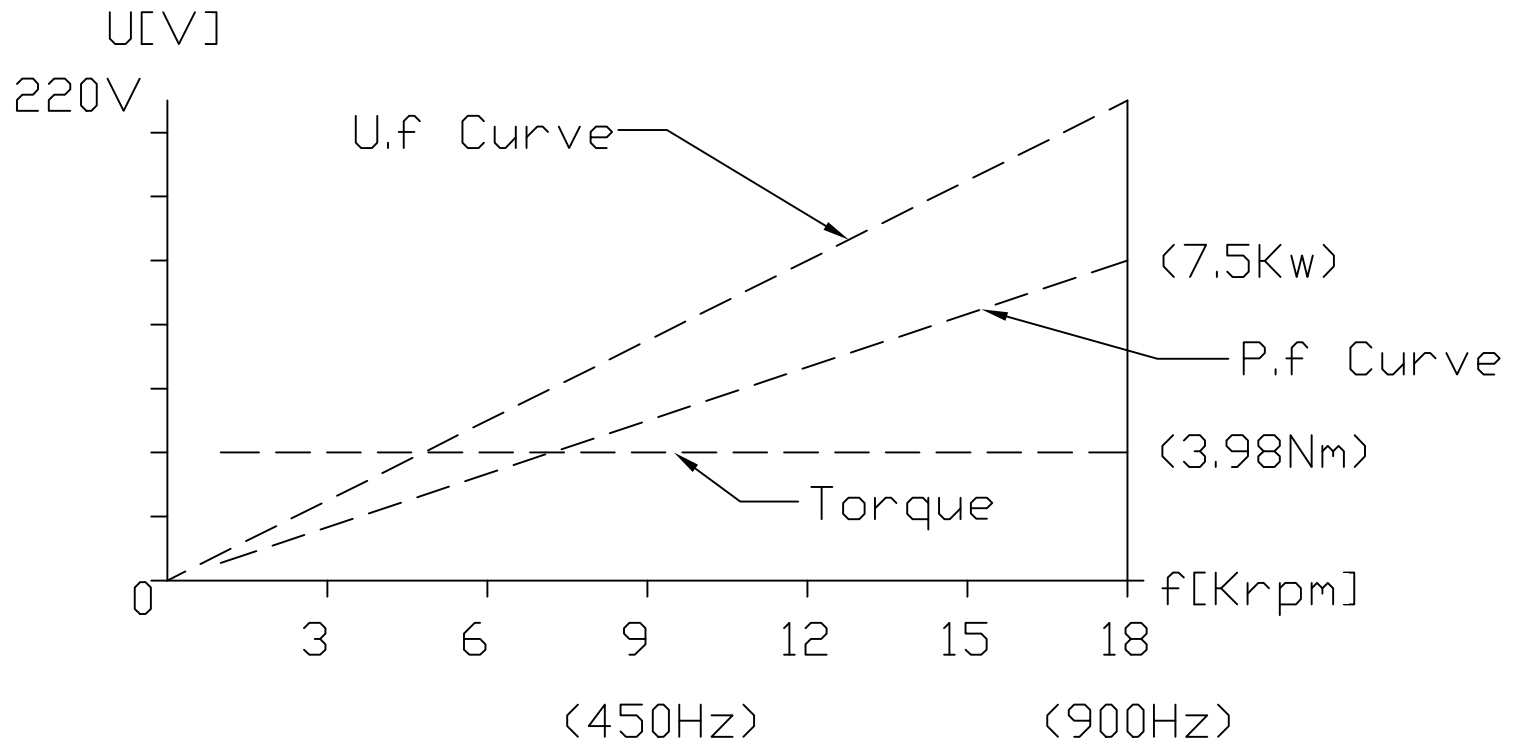

GDK125-18Z/7.5
220V 28.0A 6P

TA:20°C

Serv:S1

Water cooling